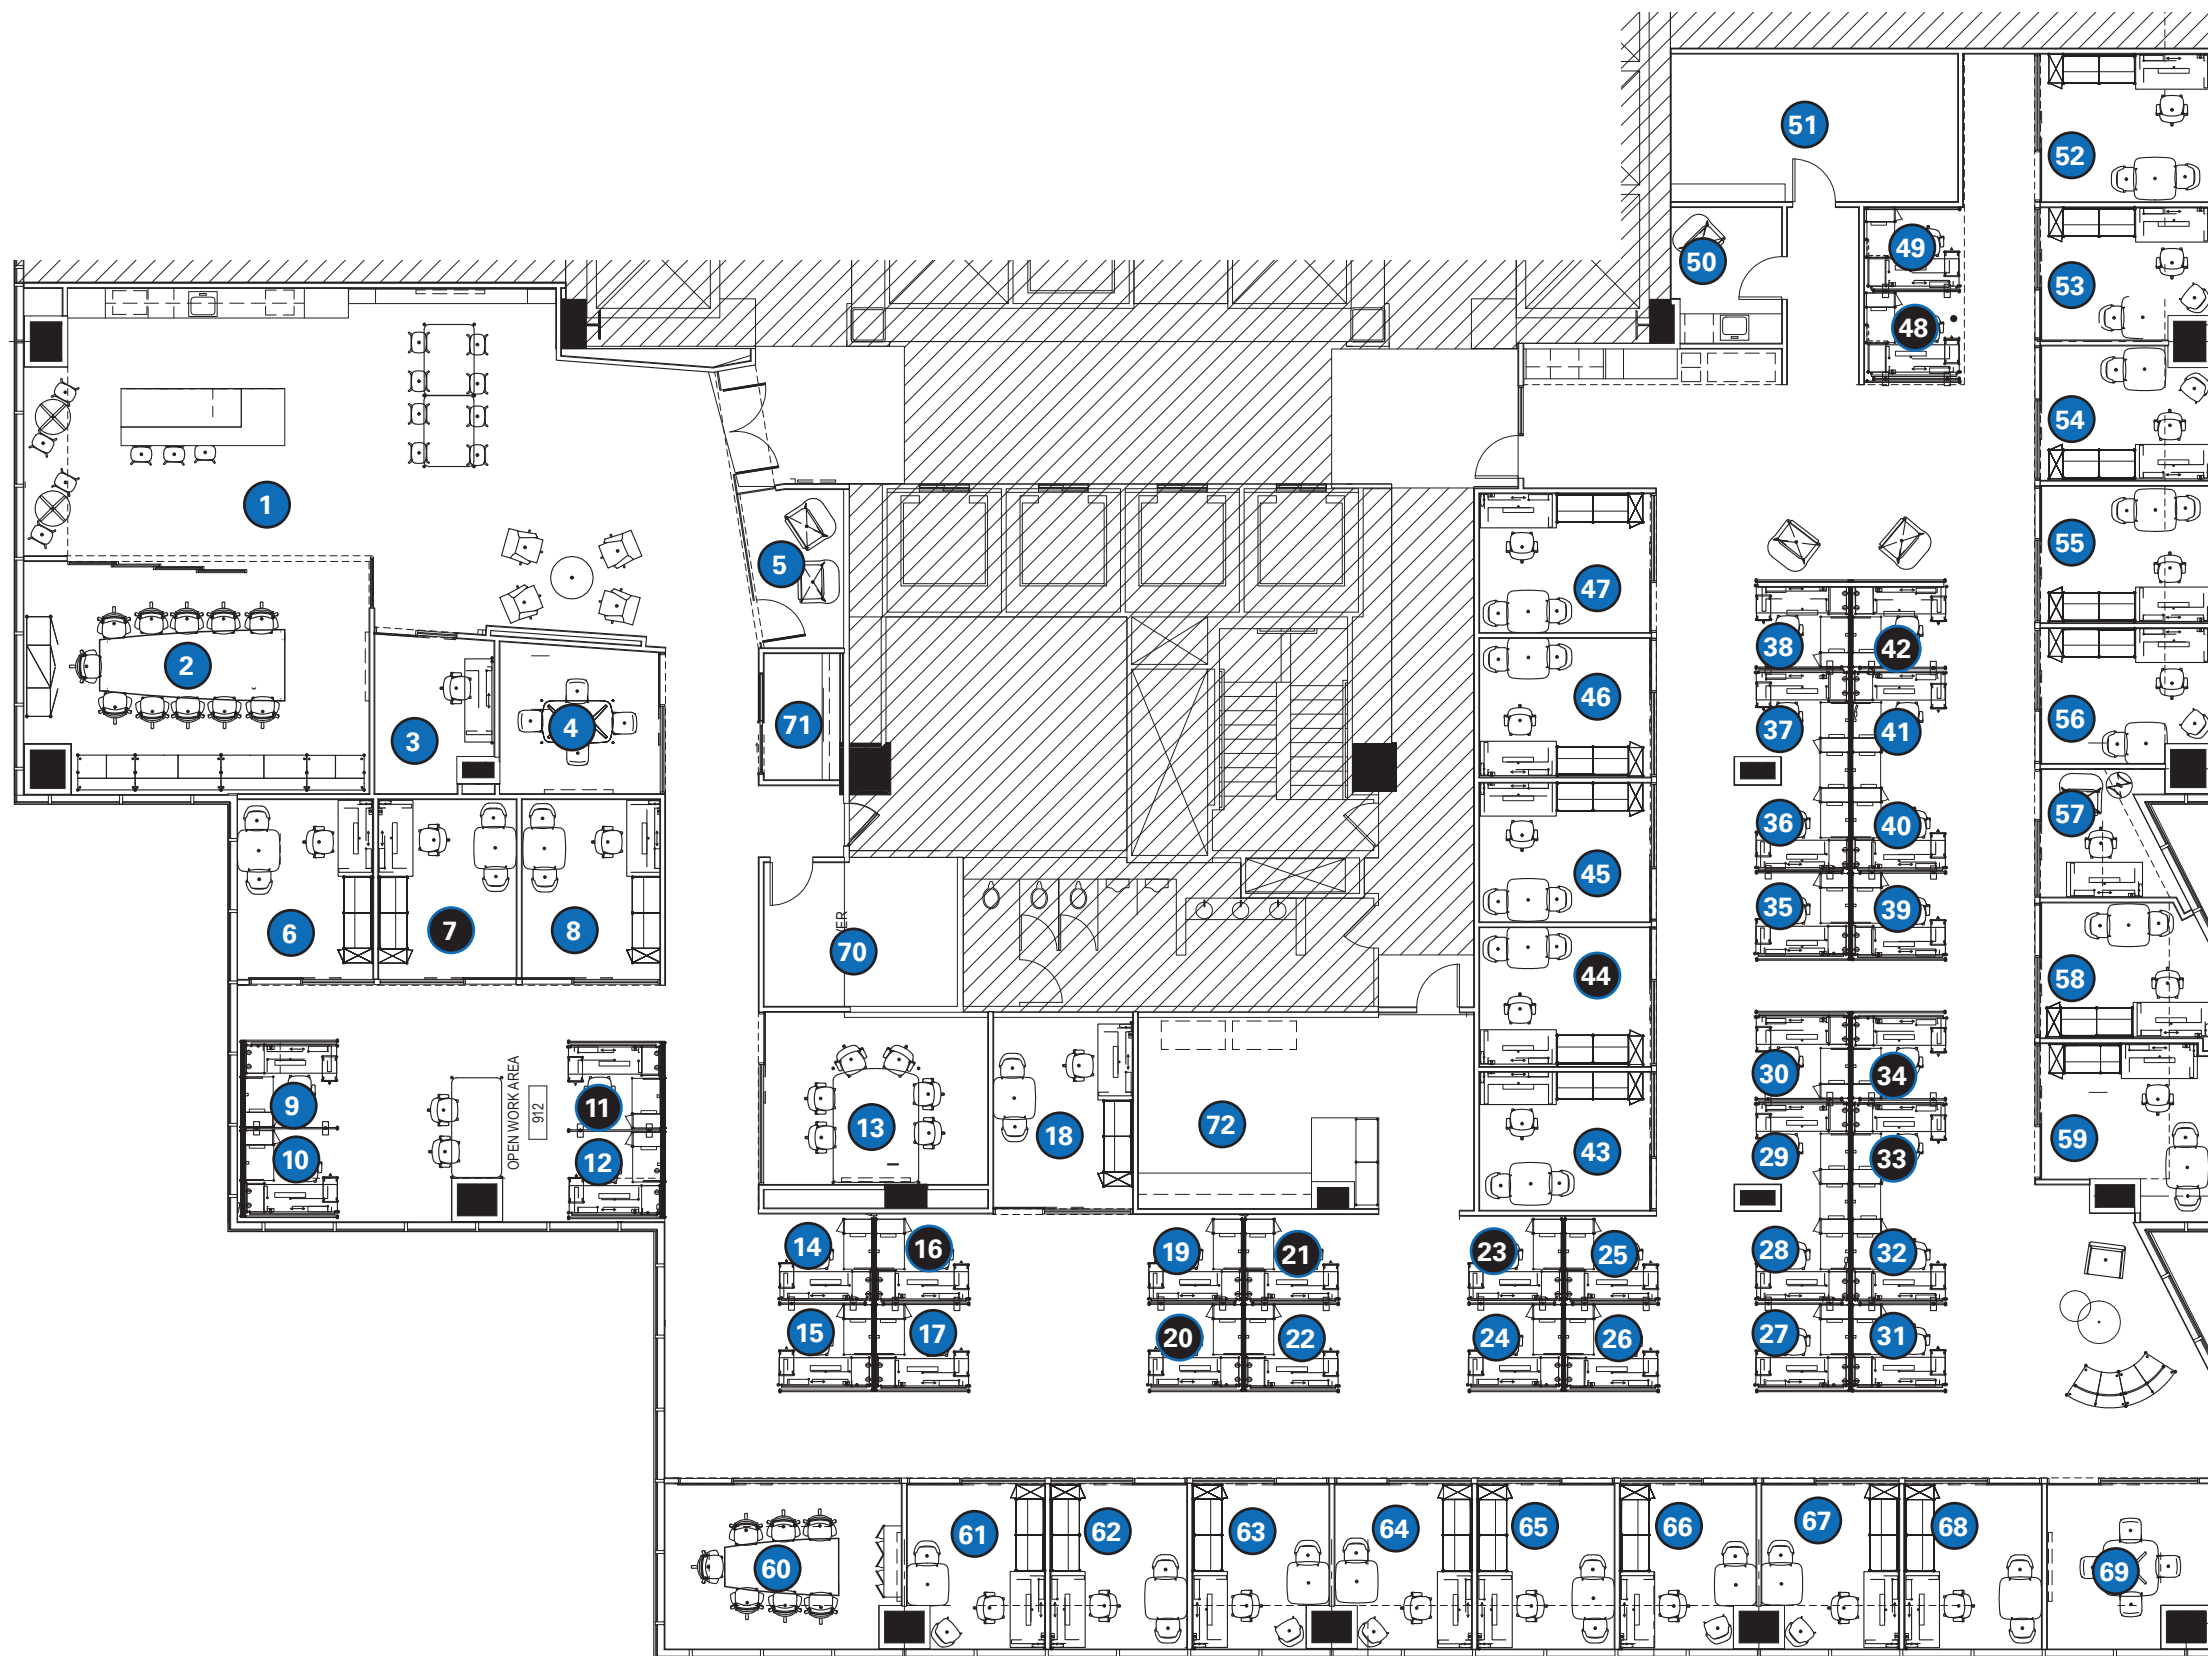

Philadelphia CBD Seating Chart

1	Kitchen	37	Max Keyser
2	Walnut Street Conference Room	38	Paul McNamara
3	Phone Room	39	Alex Hamm
4	Spruce Street Conference Room	40	Kelsey Foster
5	Phone Room	41	Maura Kate Spellman
6	Marketing Storage	42	Empty Desk
7	Empty Office (Full Setup)	43	Dave Dolan
8	Donna Ficarra	44	Empty Office
9	William MacAdams	45	Eustace Wolfginton
10	Jeanne Williams	46	Jeff Tertel
11	Empty Desk	47	Marybeth Farris
12	Marlene Sahms	48	Empty Desk
13	Chestnut Street Conference Room	49	Dylan Lambert
14	Breanna Gaffney	50	Wellness Room
15	Kim Easton	51	Storage Room
16	Empty Desk	52	Michael Silverman
17	Laurie Webber	53	Steve Milliken
18	Matt Guerrieri	54	Lauren Gilchrist
19	Mitch Loveman	55	Carl Fiebig
20	Empty Desk (Full Setup)	56	Erin Miller
21	Empty Desk	57	Temp Office (Full Setup)
22	Marlene Moule	58	Ben Appel
23	Empty Desk (Full Setup)	59	Jim Badolato
24	Kane Ritchie	60	Cherry Street Conference Room
25	Sean McClellan	61	Jim Egan
26	David Rylander	62	Craig Scheuerle
27	Adam Rudman	63	Jim Mullarkey
28	Kippy Donovan	64	Neil Brazitis
29	Elias Sulpizio	65	Mike Dolan
30	Jake Ramage	66	Mike McKee
31	Eric DeStefano	67	Matt Cullison
32	Chris Koehler	68	Steve Comly
33	Empty Desk (Full Setup)	69	Locust Street Conference Room
34	Empty Desk (Full Setup)	70	Server Room
35	Rory Donald	71	Coat Closet
36	Robert O'Brien	72	Work Room