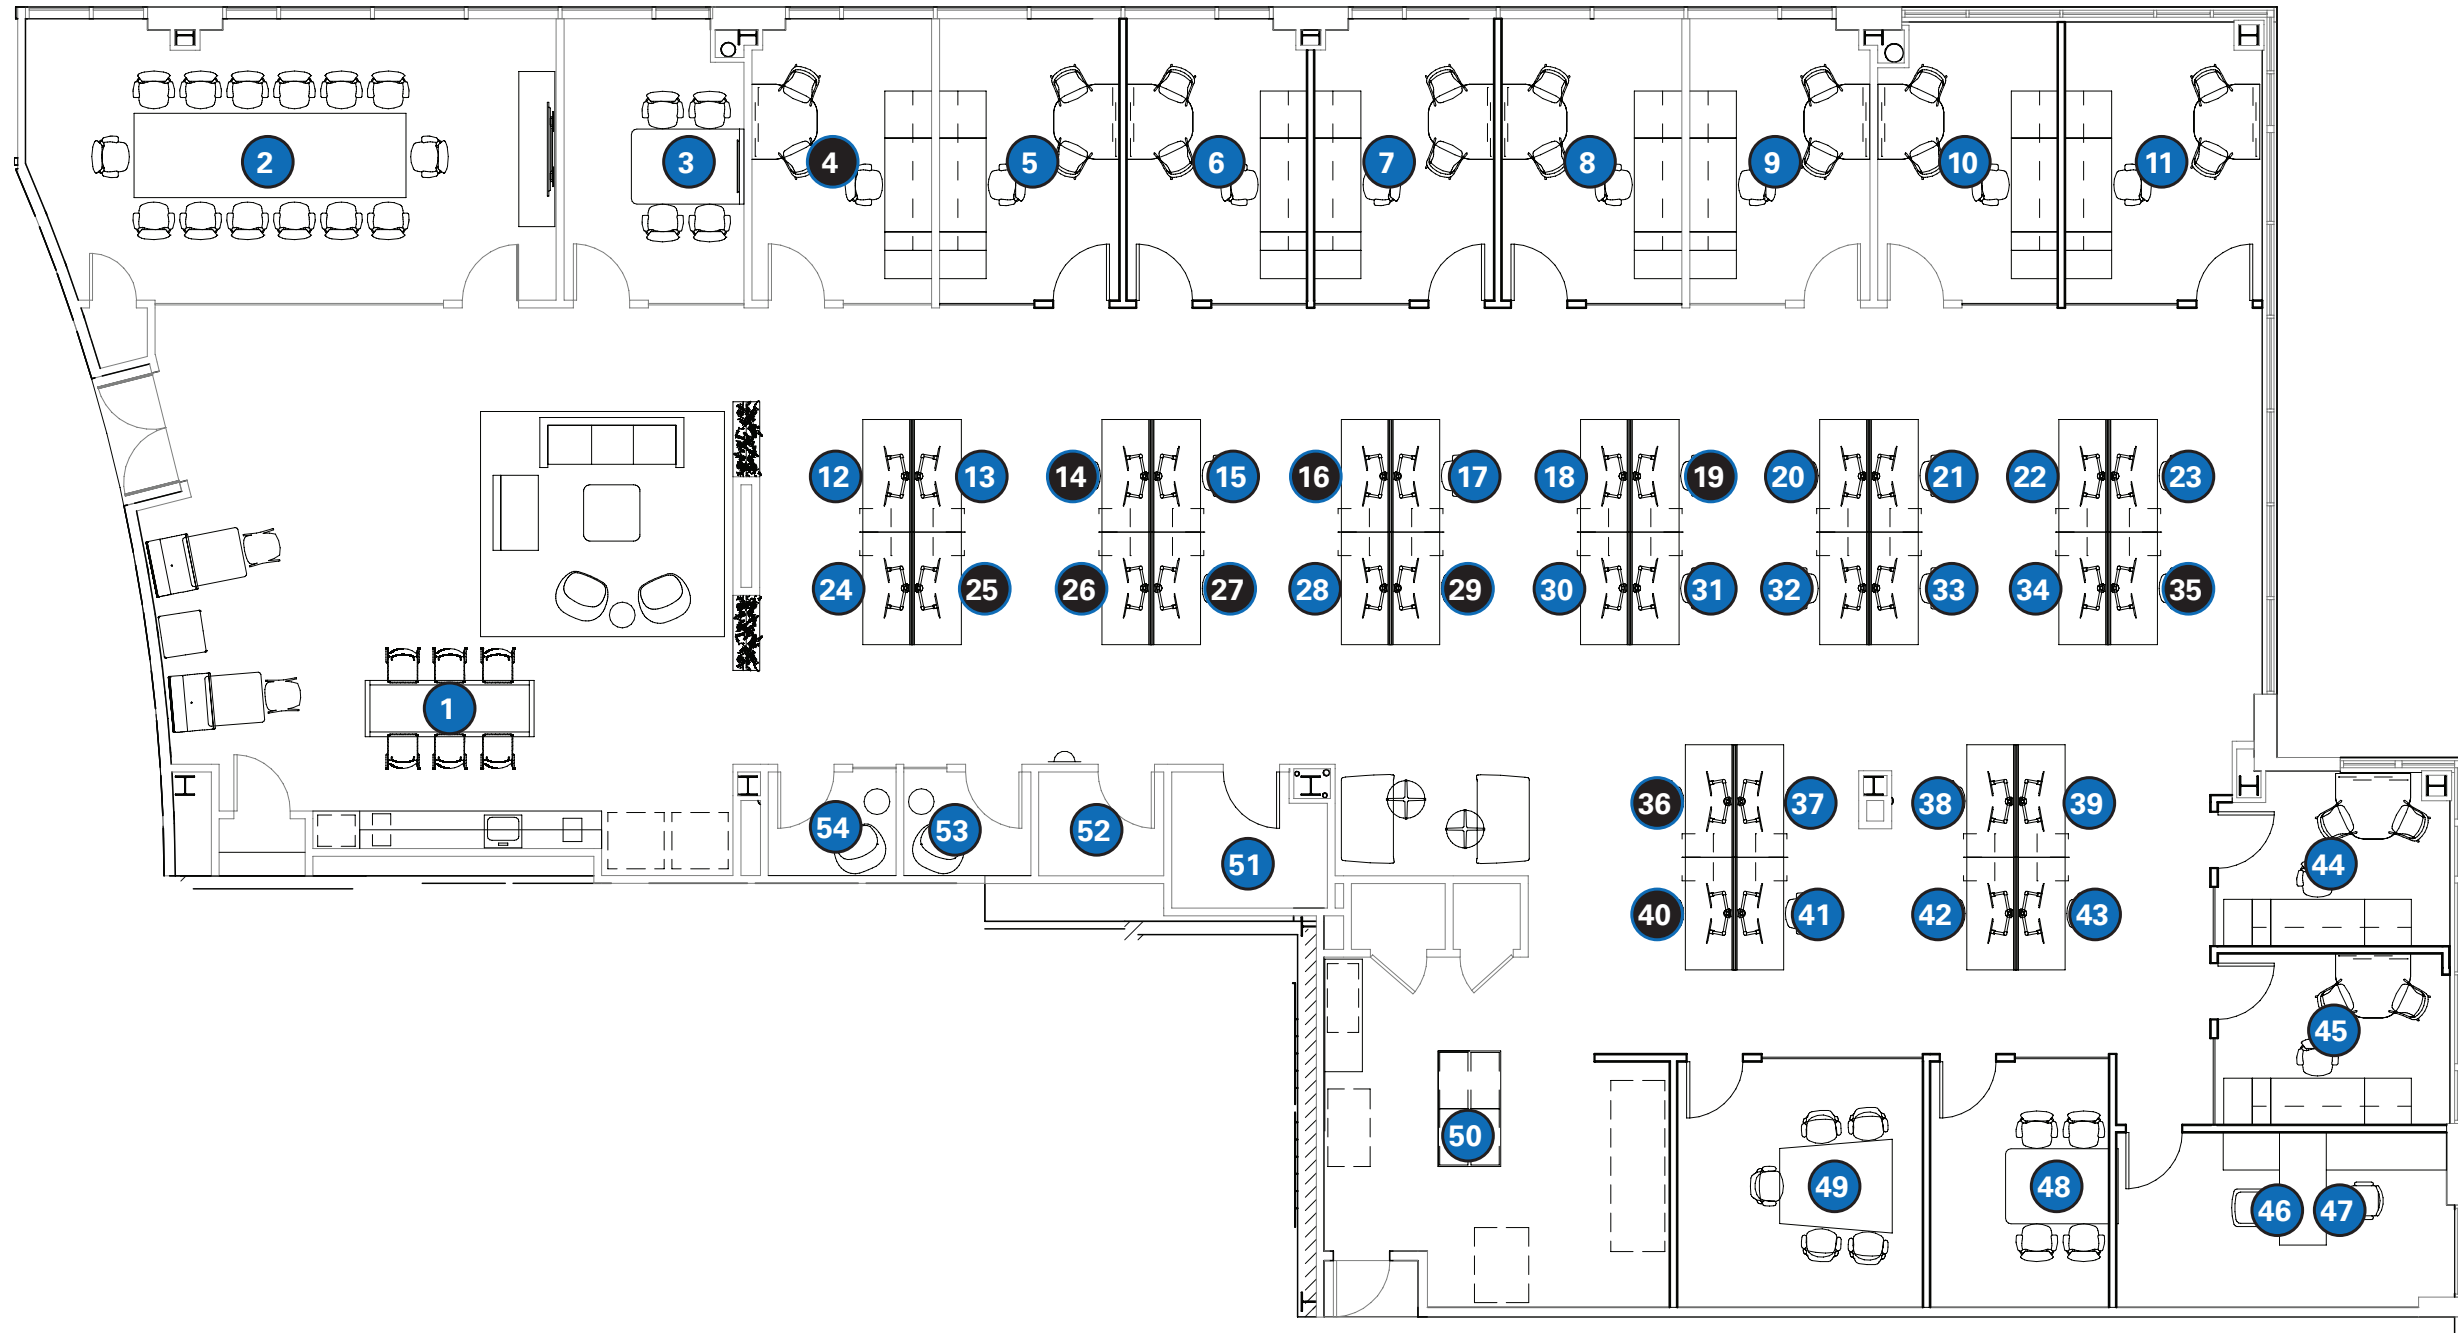

King of Prussia Seating Chart

1	Kitchen
2	Newmark Conference Room
3	Valley Forge Conference Room
4	Empty Office
5	Jeff Mack
6	Jim Dugan
7	Patrick Nowlan

8	Tim Brogan
9	Justin Bell
10	Nick Pickard
11	Jim Belcher
12	Dylan Lambert
13	Diane Van Schalkwyk
14	Empty Desk
15	Jim Wilson

48	Wayne Conference Room
49	King of Prussia Conference Room
50	Work Room
51	Server Room
52	Storage Room
53	Phone Room
54	Phone Room