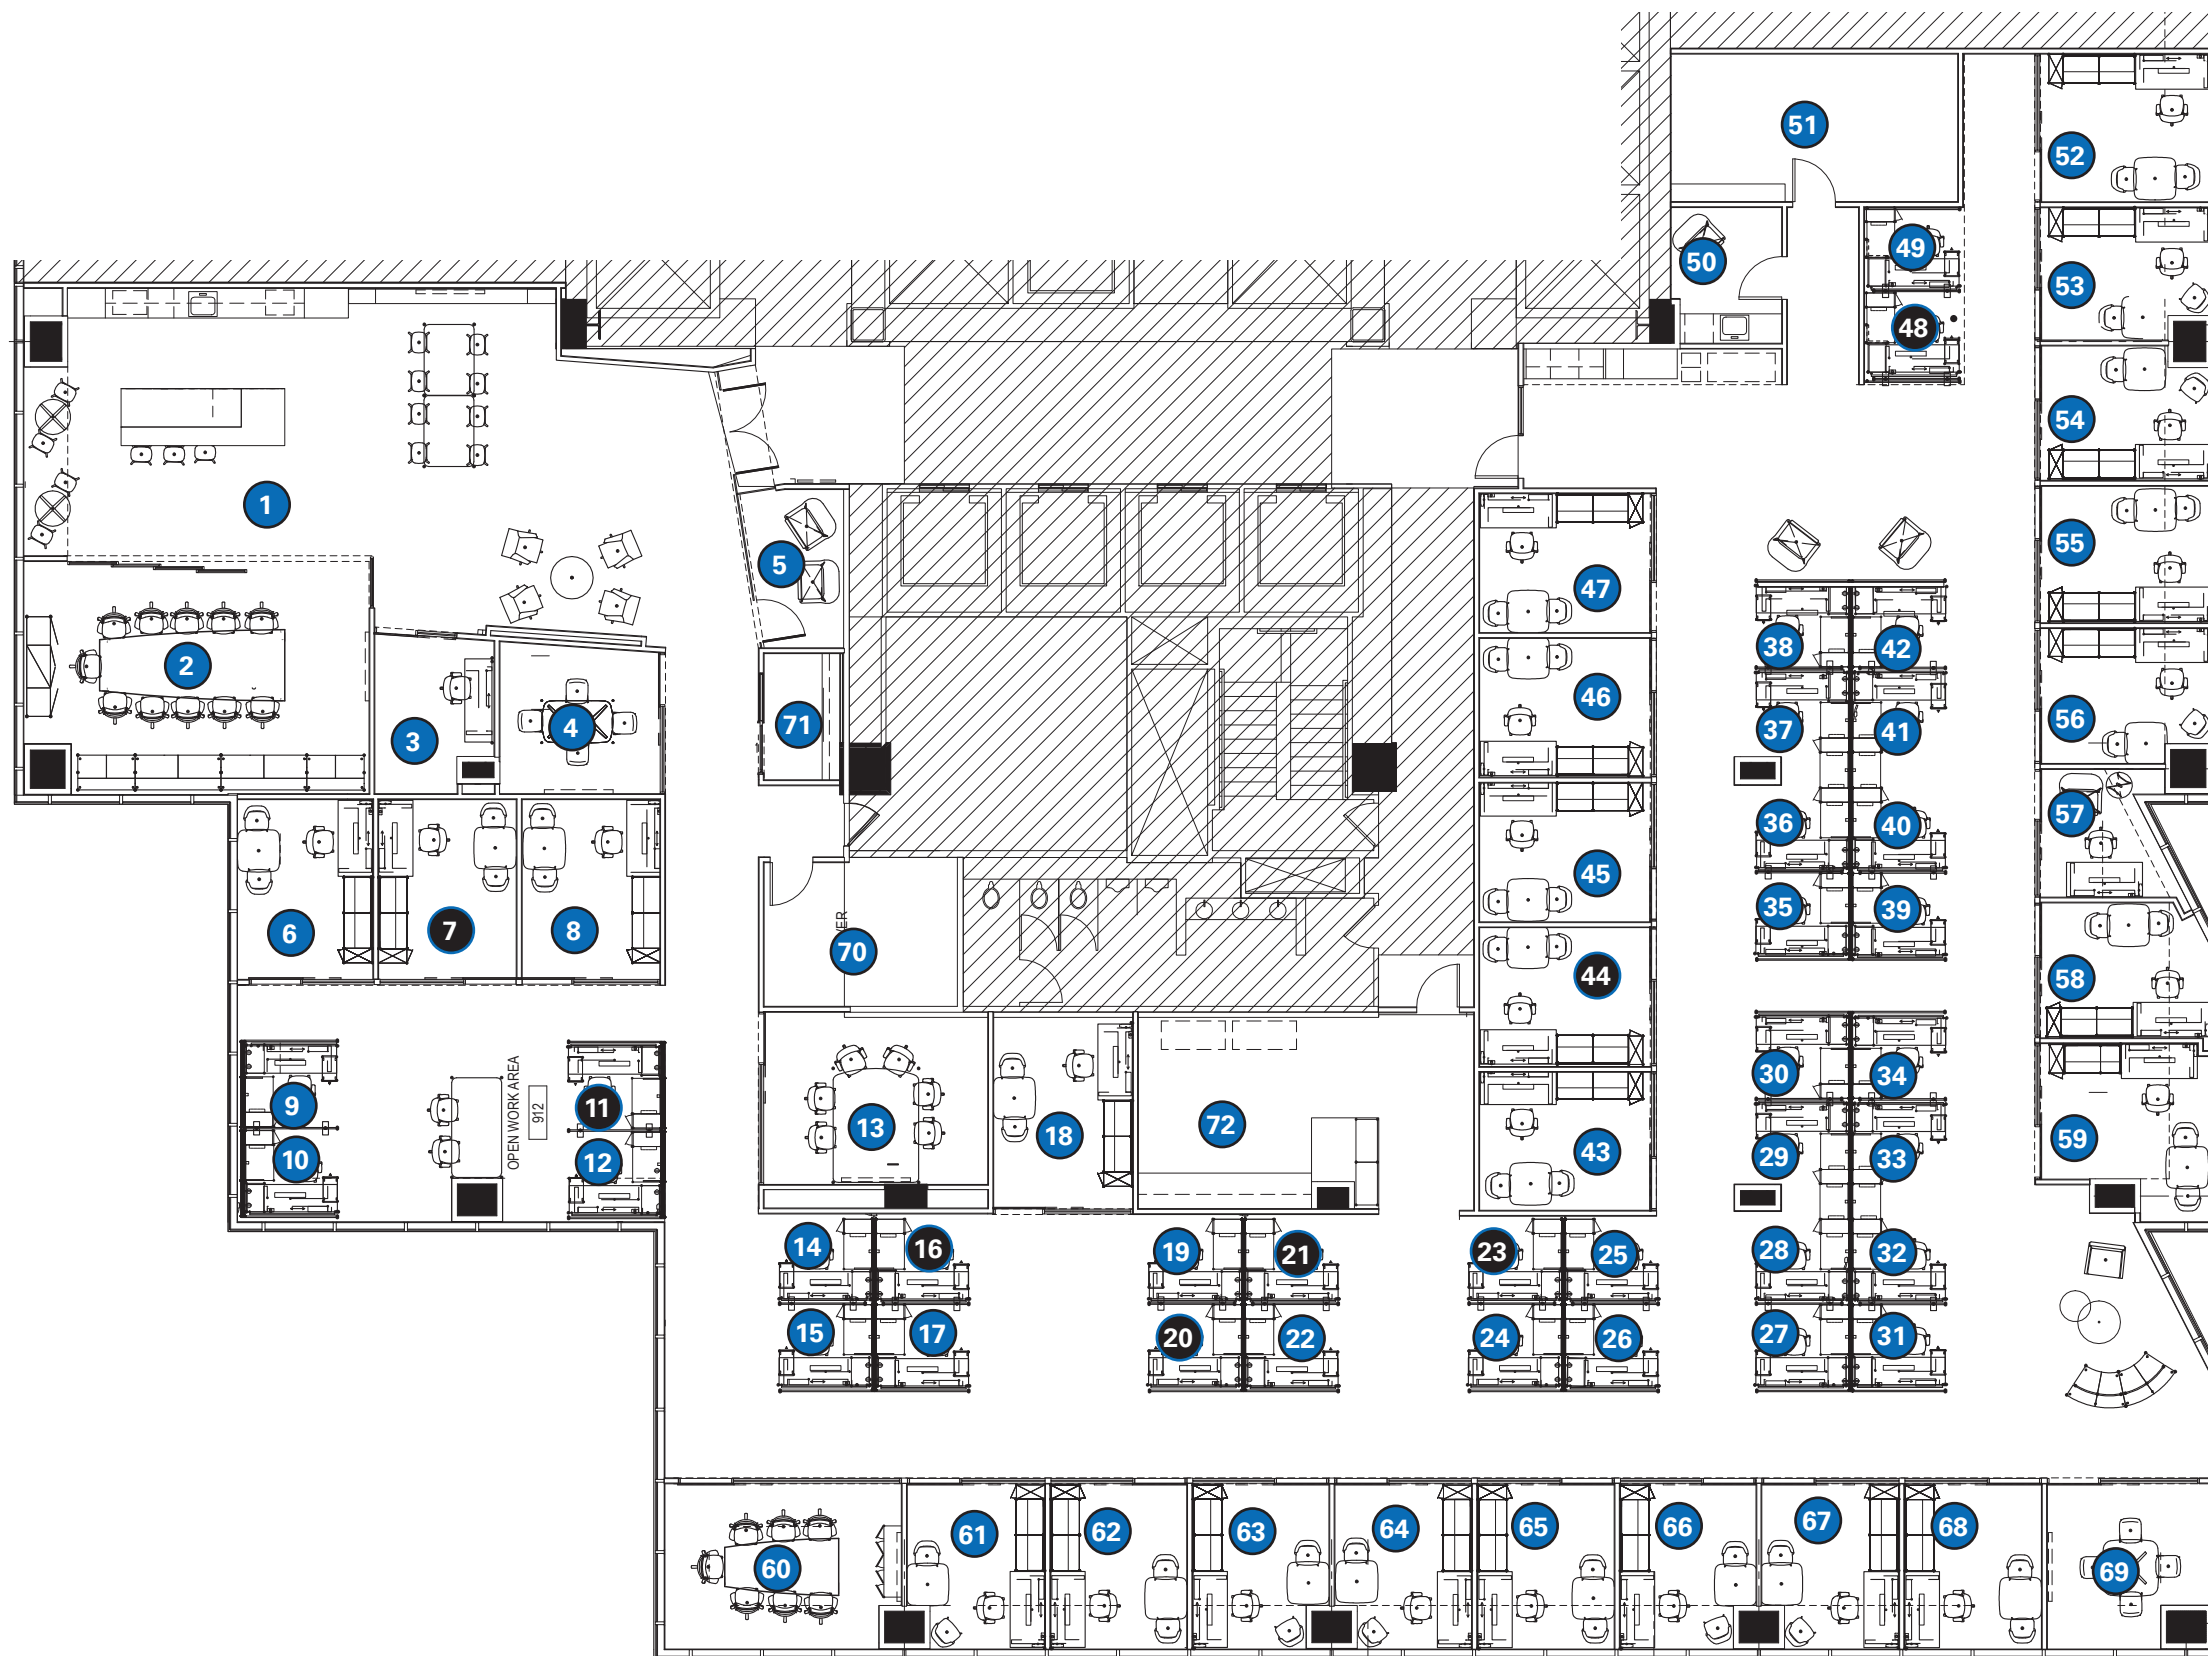

Philadelphia CBD Seating Chart

- 1 Kitchen
- 2 Walnut Street Conference Room
- 3 Phone Room
- 4 Spruce Street Conference Room
- 5 Phone Room
- 6 Marketing Storage
- 7 Empty Office (Full Setup)
- 8 Donna Ficarra
- 9 William MacAdams
- 10 Jeanne Williams
- 11 Empty Desk
- 12 Marlene Sahms
- 13 Chestnut Street Conference Room
- 14 Breanna Gaffney
- 15 Kim Easton
- 16 Empty Desk
- 17 Laurie Webber
- 18 Matt Guerrieri
- 19 Mitch Loveman
- 20 Empty Desk (Full Setup)
- 21 Empty Desk
- 22 Marlene Moule
- 23 Empty Desk (Full Setup)
- 24 Kane Ritchie
- 25 Sean McClellan
- 26 David Rylander
- 27 Adam Rudman
- 28 Kippy Donovan
- 29 Elias Sulpizio
- 30 Jake Ramage
- 31 Eric DeStefano
- 32 Chris Koehler
- 33 Catherine Schappell
- 34 Taylor Matthews
- 35 Rory Donald
- 36 Robert O'Brien

- 37 Max Keyser
- 38 Paul McNamara
- 39 Alex Hamm
- 40 Kelsey Foster
- 41 Maura Kate Spellman
- 42 Griffin McGovern
- 43 Dave Dolan
- 44 Empty Office
- 45 Eustace Wolfginton
- 46 Jeff Tertel
- 47 Marybeth Farris
- 48 Empty Desk
- 49 Dylan Lambert
- 50 Wellness Room
- 51 Storage Room
- 52 Michael Silverman
- 53 Steve Milliken
- 54 Lauren Gilchrist
- 55 Carl Fiebig
- 56 Erin Miller
- 57 Temp Office (Full Setup)
- 58 Ben Appel
- 59 Jim Badolato
- 60 Cherry Street Conference Room
- 61 Jim Egan
- 62 Craig Scheuerle
- 63 Jim Mullarkey
- 64 Neil Brazitis
- 65 Mike Dolan
- 66 Mike McKee
- 67 Matt Cullison
- 68 Steve Comly
- 69 Locust Street Conference Room
- 70 Server Room
- 71 Coat Closet
- 72 Work Room